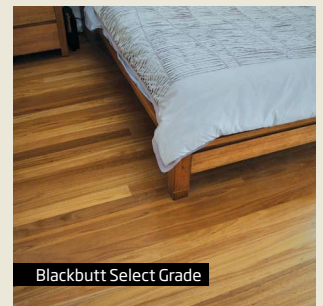

Introduction

Ultra10 Solid hardwood flooring creates a beautiful living space and it's an environmentally wise choice.

Using state of the art manufacturing techniques, Hurford Hardwood has maximised the use of the resource by producing a 10mm thick board that is incredibly stable and has the same lifespan as much thicker products.

Ultra10 has been designed to be installed over a solid subfloor such as Plywood and Particleboard flooring.

Features and Benefits

Features	Benefits
Ultra10 is Excellent Value	Using less wood fibre and increasing the cover to 86mm means an extremely valuable resource can be offered at an excellent value per m²
Ultra10 is Straightline processed	A straight overlay product aids greatly in the installation ensuring a speedy completion
Ultra10 is 10mm thick	Matches well to other floor coverings
Ultra10 has a 5.5mm wear layer	There is no compromise on the longevity of Ultra10 by it having a huge wear layer to last multiple recoats under normal conditions
Ultra10 makes better use of the resource	Ultra10 uses less than half the wood fibre than a traditional 80 x 19mm - and with such a precious resource that's a huge saving on the environment

Ultra10 is available in a wide range of species offering a diverse colour palette to choose from.

Spotted Gum: Light coffee brown to dark chocolate with some reddish tinges.

Sydney Blue Gum: Dark, rich pink through to deep red-brown.

Flooded Gum: palest pink to soft red.

Blackbutt: cream to pale brown.

Brushbox: pinkish grey to a rich, reddish brown.

Grey Ironbark: pale brown to dark chocolate brown may also include some dark, luscious reds.

Grades

Ultra10 is available in Select, Prestige & Rustic grade allowing the choice of a floor with minimum or large natural rustic feature.