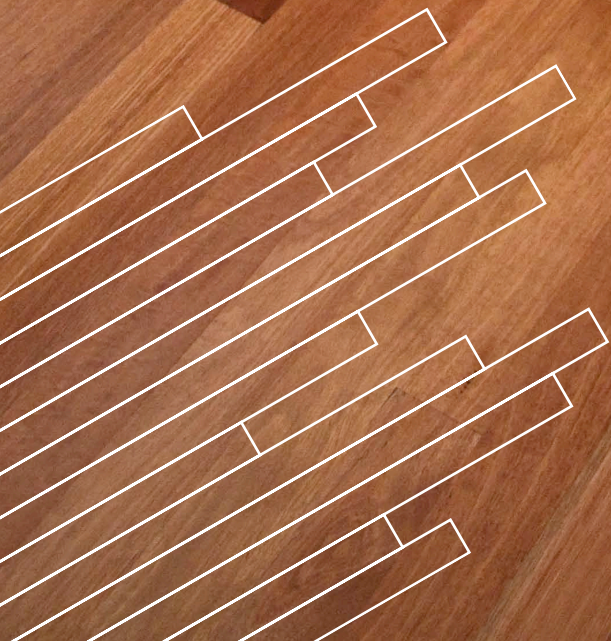

Ultra10

SOLID HARDWOOD FLOORING

QUALITY KILN DRIED TIMBER

ULTRA10

Introduction

Ultra10 Solid hardwood flooring creates a beautiful living space and it's an environmentally wise choice.

Using state of the art manufacturing techniques, Hurford Hardwood has maximised the use of the resource by producing a 10mm thick board that is incredibly stable and has the same lifespan as much thicker products.

Ultra10 has been designed to be installed over a solid subfloor such as Plywood and Particleboard flooring.

Features and Benefits

Features	Benefits
Ultra10 is Excellent Value	Using less wood fibre and increasing the cover to 86mm means an extremely valuable resource can be offered at an excellent value per m ²
Ultra10 is Straightline processed	A straight overlay product aids greatly in the installation ensuring a speedy completion
Ultra10 is 10mm thick	Matches well to other floor coverings
Ultra10 has a 5.5mm wear layer	There is no compromise on the longevity of Ultra10 by it having a huge wear layer to last multiple recoats under normal conditions
Ultra10 makes better use of the resource	Ultra10 uses less than half the wood fibre than a traditional 80 x 19mm - and with such a precious resource that's a huge saving on the environment

Rustic Grade: A full featured floor to provide an old world charm. It will contain large numbers of natural features that are more prominent but will retain the structural integrity of a Hurford Hardwood floor.

Disclaimer - All timber species have a variety of colours, grain and texture and variations of colour within a timber species are normal, therefore photographs, samples and display floors can only be indicative of the colour range of the timber species nominated.