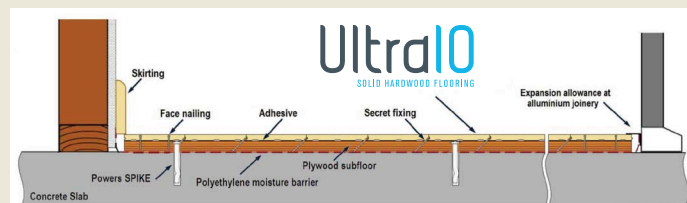

Fixing Ultra10

For detailed fixing instructions refer to the Ultra10 installation guide.

Hurford's and the Environment

Hurford Hardwood source a proportion of timber from private native forests with the balance procured from NSW State Forestry which is certified under the Australian Forestry Standards Chain of Custody. (AS4707 - 2006).

Hurford Hardwood insist that all timber produced from these forests is done so under the principles of Ecologically Sustainable Forest Management, a system developed to sustain the full range of commercial and conservation values of the natural forest diversity within ecological limits, for current and future generations.

Disclaimer - All timber species have a variety of colours, grain and texture and variations of colour within a timber species are normal, therefore photographs, samples and display floors can only be indicative of the colour range of the timber species nominated.