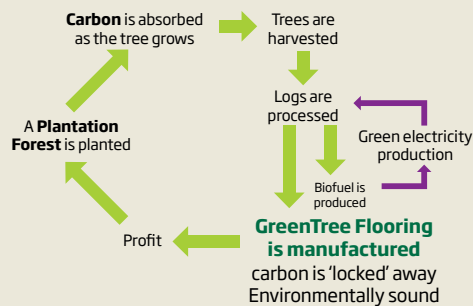

BioFuel

Wasted generated from the production of GreenTree Flooring is then used as a Biofuel in a local co-generation plant. This waste results in a carbon neutral substitute for fossil fuel energy.

GreenTree Flooring Product Table

Product	Size	Description
Ultra10 SOLID HARDWOOD FLOORING	86mm x 10mm	A good, economic use of the timber ensuring maximum usage of the resource.
Hurford Hardwood	83mm x 14mm 130mm x 14mm 180mm x 14mm	For secret nailing wide board applications over a solid subfloor.
Traditional 19mm	80mm x 19mm 130mm x 19mm	For installation over traditional Bearers and Joists.

Colour Options

GreenTree Flooring is available in variety of colour options to enable you to specify the flooring the best matches the colour tones you require.

Rose: A light to medium red, with pronounced grain patterns and highlighting features.

Blonde: A straw through to blonde blend with a hint of honey tones.