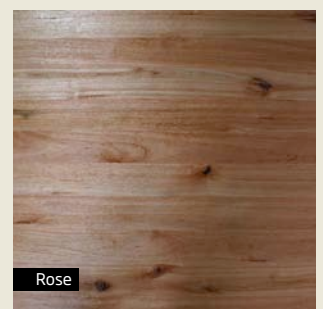

QUALITY KILN DRIED TIMBER

Postal Address: P.O. Box 6366,
South Lismore NSW 2480, Australia
Phone: +61(2) 6621 9886
Fax: +61(2) 6621 7680
Email: hardwood@hurfords.com.au
Website: www.hurford.com.au