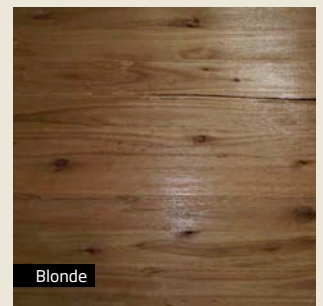

QUALITY KILN DRIED TIMBER

Postal Address: P.O. Box 6366,
South Lismore NSW 2480, Australia
Phone: +61(2) 6621 9886
Fax: +61(2) 6621 7680
Email: hardwood@hurfords.com.au
Website: www.hurford.com.au