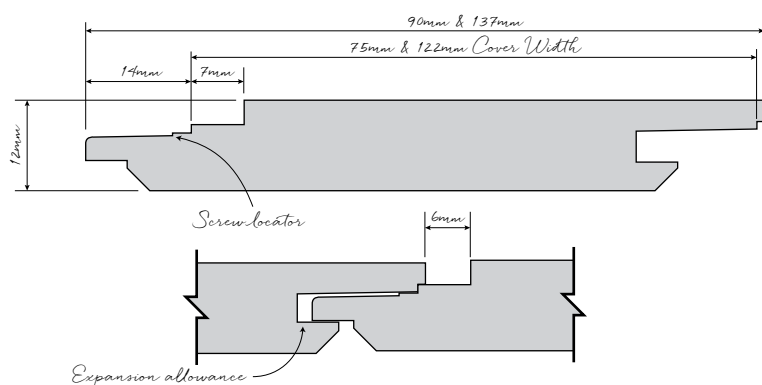

WOODLINE

contemporary timber lining **BY HURFORD'S**

HURFORD'S

WOODLINE

contemporary timber lining **BY HURFORD'S**

woodLINE brings a modern contemporary style to an interior or undercover patio space and can be installed vertically, horizontally or diagonally. The hidden tongue and groove joining system allows a quick and easy install with a line indicating where to nail. Not only does woodLINE look impressive, but it also provides a texture element in a selection of Australian hardwood timber species – Blackbutt, Brush Box, Grey Ironbark, Silvertop, Spotted Gum and Sydney Blue Gum.

woodLINE is reversible with a choice of profiles – Two Strip, Shadow Line or Open VJ. The profile Two Strip visually provides a multiple modern clean line option, with a one board installation. The popular Shadow Line profile presents with a sleek edged joint, making a stylish statement throughout a home. Open VJ profile is a classic design, delivering a traditional look in a contemporary home.

Diagram Drawings

Two Strip

* Available only in size 75 x 12mm

Shadow Line

Open VJ

Product Specification

Species *Blackbutt, Brush Box, Grey Ironbark, Silvertop, Spotted Gum and Sydney Blue Gum

Sizes 75 x 12mm, 122 x 12mm
*Blackbutt available only in size 75 x 12mm