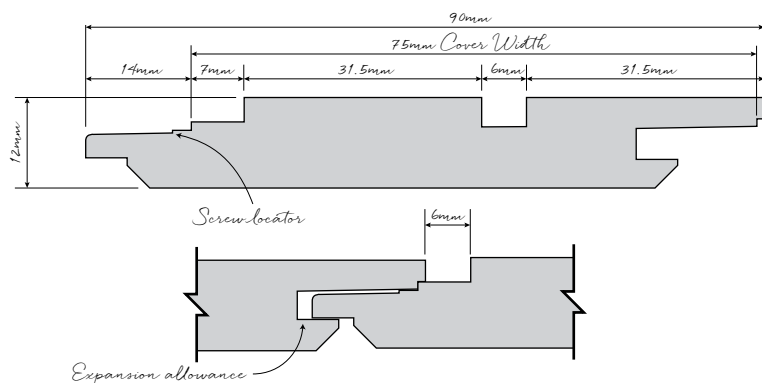

WOODLINE

contemporary timber lining **BY HURFORD'S**

HURFORD'S

WOODLINE

contemporary timber lining **BY HURFORD'S**

woodLINE brings a modern contemporary style to an interior or undercover patio space and can be installed vertically, horizontally or diagonally. The hidden tongue and groove joining system allows a quick and easy install with a line indicating where to nail. Not only does woodLINE look impressive, but it also provides a texture element in a selection of Australian hardwood timber species – Blackbutt, Brush Box, Grey Ironbark, Silvertop, Spotted Gum and Sydney Blue Gum.

woodLINE is reversible with a choice of profiles – Two Strip, Shadow Line or Open VJ. The profile Two Strip visually provides a multiple modern clean line option, with a one board installation. The popular Shadow Line profile presents with a sleek edged joint, making a stylish statement throughout a home. Open VJ profile is a classic design, delivering a traditional look in a contemporary home.

Diagram Drawings

Two Strip

* Available only in size 75 x 12mm

Shadow Line

Open VJ

Product Specification

Species *Blackbutt, Brush Box, Grey Ironbark, Silvertop, Spotted Gum and Sydney Blue Gum

Sizes 75 x 12mm, 122 x 12mm
*Blackbutt available only in size 75 x 12mm