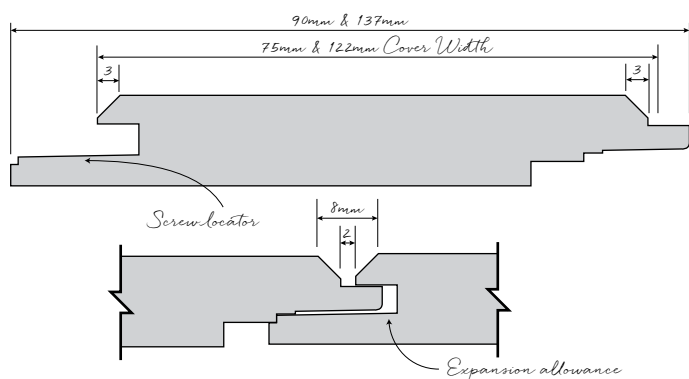

woodLINE is reversible with a choice of profiles – Two Strip, Shadow Line or Open VJ. The profile Two Strip visually provides a multiple modern clean line option, with a one board installation. The popular Shadow Line profile presents with a sleek edged joint, making a stylish statement throughout a home. Open VJ profile is a classic design, delivering a traditional look in a contemporary home.

Diagram Drawings

Two Strip

* Available only in size 75 x 12mm

Shadow Line

Open VJ

Product Specification

Species *Blackbutt, Brush Box, Grey Ironbark, Silvertop, Spotted Gum and Sydney Blue Gum

Sizes 75 x 12mm, 122 x 12mm
*Blackbutt available only in size 75 x 12mm