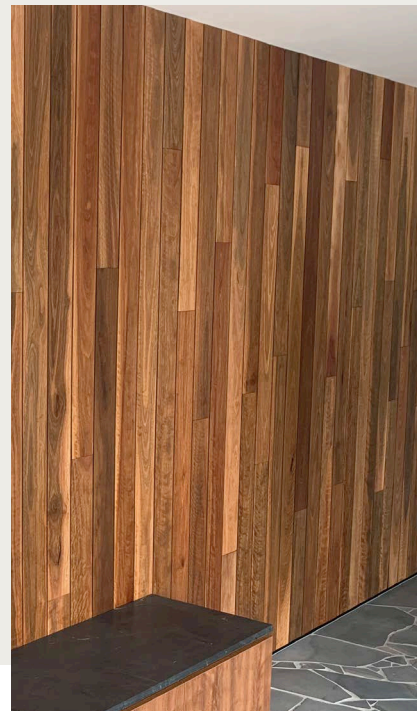

WOODLINE

contemporary timber lining **BY HURFORD'S**

HURFORD'S

WOODLINE

contemporary timber lining **BY HURFORD'S**

woodLINE brings a modern contemporary style to an interior or undercover patio space and can be installed vertically, horizontally or diagonally. The hidden tongue and groove joining system allows a quick and easy install with a line indicating where to nail. Not only does woodLINE look impressive, but it also provides a texture element in a selection of Australian hardwood timber species – Blackbutt, Brush Box, Grey Ironbark, Silvertop, Spotted Gum and Sydney Blue Gum.

woodLINE is reversible with a choice of profiles – Two Strip, Shadow Line or Open VJ. The profile Two Strip visually provides a multiple modern clean line option, with a one board installation. The popular Shadow Line profile presents with a sleek edged joint, making a stylish statement throughout a home. Open VJ profile is a classic design, delivering a traditional look in a contemporary home.

Diagram Drawings

Two Strip

* Available only in size 75 x 12mm

Shadow Line

Open VJ

Product Specification

Species *Blackbutt, Brush Box, Grey Ironbark, Silvertop, Spotted Gum and Sydney Blue Gum

Sizes 75 x 12mm, 122 x 12mm
*Blackbutt available only in size 75 x 12mm