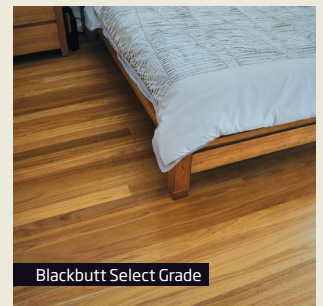

Introduction

Ultra10 Solid hardwood flooring creates a beautiful living space and it's an environmentally wise choice.

Using state of the art manufacturing techniques, Hurford's has maximised the use of the resource by producing a 10mm thick board that is incredibly stable and has the same lifespan as much thicker products.

Ultra10 has been designed to be installed over a solid subfloor such as Plywood and Particleboard flooring.

Features and Benefits

Features	Benefits
Ultra10 is Excellent Value	Using less wood fibre and increasing the cover to 86mm means an extremely valuable resource can be offered at an excellent value per m²
Ultra10 is Straightline processed	A straight overlay product aids greatly in the installation ensuring a speedy completion
Ultra10 is 10mm thick	Matches well to other floor coverings
Ultra10 has a 5.5mm wear layer	There is no compromise on the longevity of Ultra10 by it having a huge wear layer to last multiple recoats under normal conditions
Ultra10 makes better use of the resource	Ultra10 uses less than half the wood fibre than a traditional 80 x 19mm - and with such a precious resource that's a huge saving on the environment

Ultra10 is available in a wide range of species offering a diverse colour palette to choose from.

Spotted Gum: Light coffee brown to dark chocolate with some reddish tinges.

Sydney Blue Gum: Dark, rich pink through to deep red-brown.

Blackbutt: cream to pale brown.

Brushbox: pinkish grey to a rich, reddish brown.

Grey Ironbark: pale brown to dark chocolate brown may also include some dark, luscious reds.

Grades

Ultra10 is available in Select, Prestige & Rustic grade allowing the choice of a floor with minimum or large natural rustic feature.