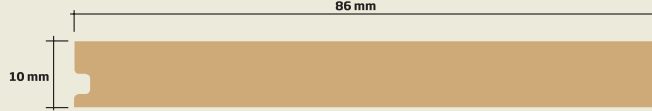

Blackbutt: cream to pale brown.

Brushbox: pinkish grey to a rich, reddish brown.

Grey Ironbark: pale brown to dark chocolate brown may also include some dark, luscious reds.

Grades

Ultra10 is available in Select, Prestige & Rustic grade allowing the choice of a floor with minimum or large natural rustic feature.

Select Grade: The features that are present in Select grade flooring are relatively small and few in number, and although they are visible the features do not dominate the appearance of the floor.

Prestige: (Blackbutt only) Flooring in this grade is predominately Select grade blended with some moderately featured flooring. Gum veins, gum pockets, insect trails, burls and borer holes, are some of the interesting characteristics that will be more prevalent in Prestige.

Length and Packaging Specification

Ultra10 is supplied in small random length bundles, each with around 3m². Board lengths are from 400mm to 2700mm.

Profile

The 5.5mm wear layer gives Ultra10 extra stability against peaking and cupping, while ensuring maximum life.