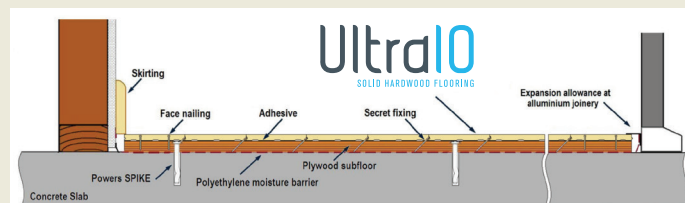

Fixing Ultra10

For detailed fixing instructions refer to the Ultra10 installation guide.

Hurford's and the Environment

Hurford's source a proportion of timber from private native forests with the balance procured from NSW State Forestry which is certified under the Australian Forestry Standards Chain of Custody. (AS4707 - 2021).

Hurford's insist that all timber produced from these forests is done so under the principles of Ecologically Sustainable Forest Management, a system developed to sustain the full range of commercial and conservation values of the natural forest diversity within ecological limits, for current and future generations.

Disclaimer - All timber species have a variety of colours, grain and texture and variations of colour within a timber species are normal, therefore photographs, samples and display floors can only be indicative of the colour range of the timber species nominated.