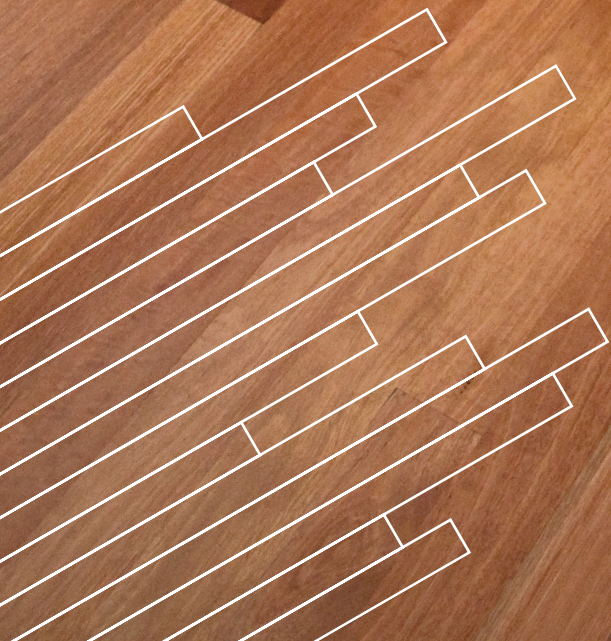

Ultra10

SOLID HARDWOOD FLOORING

Introduction

Ultra10 Solid hardwood flooring creates a beautiful living space and it's an environmentally wise choice.

Using state of the art manufacturing techniques, Hurford's has maximised the use of the resource by producing a 10mm thick board that is incredibly stable and has the same lifespan as much thicker products.

Ultra10 has been designed to be installed over a solid subfloor such as Plywood and Particleboard flooring.

Features and Benefits

Features	Benefits
Ultra10 is Excellent Value	Using less wood fibre and increasing the cover to 86mm means an extremely valuable resource can be offered at an excellent value per m ²
Ultra10 is Straightline processed	A straight overlay product aids greatly in the installation ensuring a speedy completion
Ultra10 is 10mm thick	Matches well to other floor coverings
Ultra10 has a 5.5mm wear layer	There is no compromise on the longevity of Ultra10 by it having a huge wear layer to last multiple recoats under normal conditions
Ultra10 makes better use of the resource	Ultra10 uses less than half the wood fibre than a traditional 80 x 19mm - and with such a precious resource that's a huge saving on the environment

Blackbutt: cream to pale brown.

Brushbox: pinkish grey to a rich, reddish brown.

Grey Ironbark: pale brown to dark chocolate brown may also include some dark, luscious reds.

Grades

Ultra10 is available in Select, Prestige & Rustic grade allowing the choice of a floor with minimum or large natural rustic feature.

Rustic Grade: A full featured floor to provide an old world charm. It will contain large numbers of natural features that are more prominent but will retain the structural integrity of a Hurford's floor.