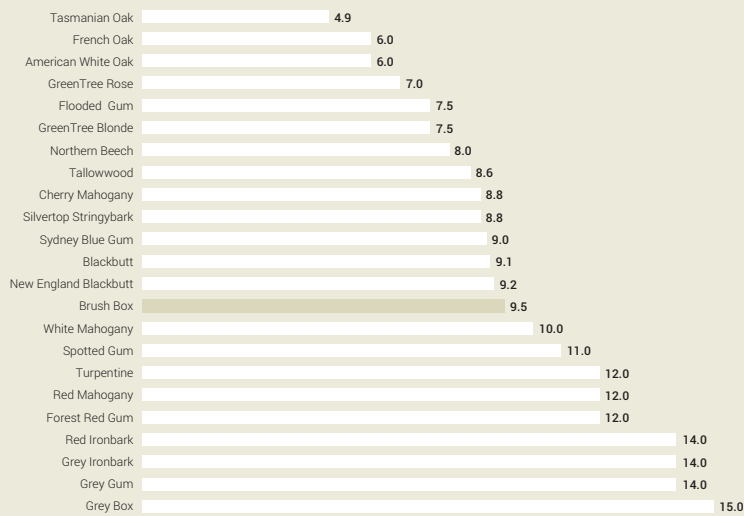

Brush Box

Introduction

Brush Box is a large hardwood with a squarish lower trunk that flourishes in the rich soils of the north east coast of Australia between Sydney and Cairns. With its beautiful lush chocolate colours highlighted with reddish-pinkish undertones Brush Box is a floor that matches well with modern elegant spaces. Brush Box has an even texture with a very tight interlocking grain.

Species in Detail

Common Names	Brush Box
Look & Features	Even texture with a very tight interlocked grain
Botanical Name	Lophostemon confertus
Colour	Chocolate to reddish - pinkish brown
Dry Density	950kg/m³
Natural Durability	Class 3 (above ground)

Species Hardness Ratings. Species hardness is measured in Janka numbers - the higher the harder the species.

Product Matrix

Product	Widths	Thickness	Install Method	Plywood	Particleboard	Battens	Bearers & Joist
Ultra10	86mm	10mm	Full Trowel Glue & Secret Nail	✓	✓		
Overlay	83mm	12mm, 14mm	Full Trowel Glue & Secret Nail	✓	✓		
FOURTEEN	130mm, 180mm	14mm	Full Trowel Glue & Secret Nail	✓	✓		
Traditional Flooring	80mm, 130mm	19mm	Secret Nail or Top Nail*	✓	✓	✓	✓
Wideboard Flooring	180mm, 210mm	21mm, 23mm	Top Nail	✓	✓	✓	✓

*Boards wider than 80mm in traditional flooring should be top nailed as per AS1684.

Grade Descriptions

Select Grade: The Features that are present in Select grade flooring are relatively small and few in number, and although they are visible the features do not dominate the appearance of the floor.

Standard Grade (Medium Feature): Flooring in this grade will be moderately featured. Gum veins, gum pockets, insect trails, burls and borer holes, are some of the characteristic's that will be more prevalent in Standard Grade.

Feature Grade (High Feature): Feature grade flooring is heavily peppered with natural features particularly large gum veins.

Rustic Grade: A full featured floor to provide an old world charm. It may contain features that are more prominent than Feature Grade but with the structural integrity of a Feature Grade Floor.

Environmental Credentials

Hurford's are committed to our forests, our community and our future.

Underpinning our commitment is an ambitious hardwood reforestation project in our local surrounding area where we have purchase over 5000 hectares of land and have commenced a planting program that will see more than 25000 new plantation eucalypt saplings established each year.

Hurford's source a proportion of timber from private native forests with the balance procured from NSW State Forestry which is certified under the Australian Forestry Standards Chain of Custody. (AS4707 – 2021).

Hurford's insist that all timber produced from these forests is done so under the principles of Ecologically Sustainable Forest Management, a system developed to sustain the full range of commercial and conservation values of the natural forest diversity within ecological limits, for current and future generations.